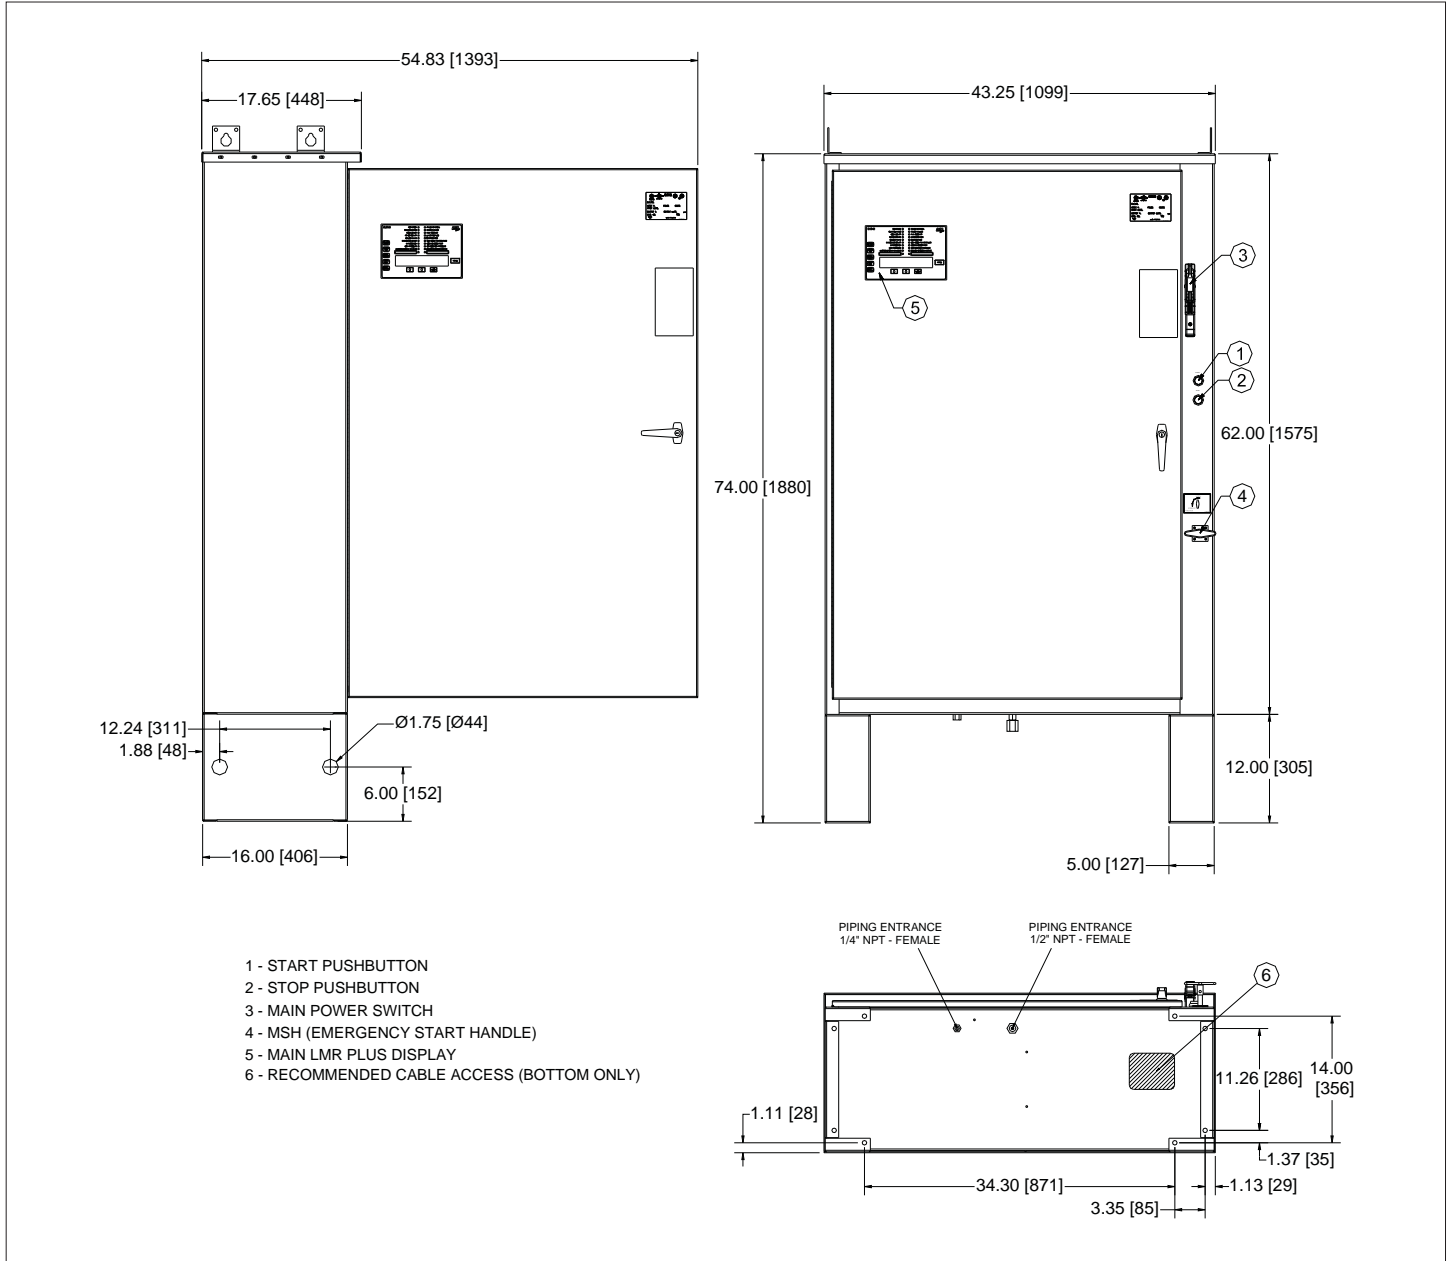

**Dimensions**

**Standard Enclosure - Type NEMA 2, 3R, 4, 4X, 12**

Motor Hp	Line Voltage	Withstand Rating			Approx. Weight Lbs. (Kg)
		Standard	Intermediate	High	
50 - 150	200 - 208V	100,000	Consult Factory	Consult Factory	475 (215)
60 - 200	220 - 240V				
100 - 300	380 - 415V *				
125 - 400	440 - 480V				
125 - 400	550 - 600V	25,000	35,000		

\* Coils available: 380V-50Hz, 380V-60Hz, 415V-50Hz, 415V-60Hz

**NOTES:**

1. All enclosures finished in FirePump red.
2. Cable Entrance bottom only.
3. Standard Enclosure type NEMA 2.